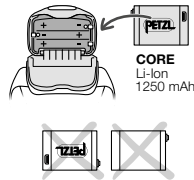

Hybrid CONCEPT

CORE Rechargeable battery
Batterie rechargeable

**Charge the battery completely before the first use.
Chargez complètement la batterie avant la première utilisation.**

1. Install the rechargeable battery
Installez la batterie rechargeable